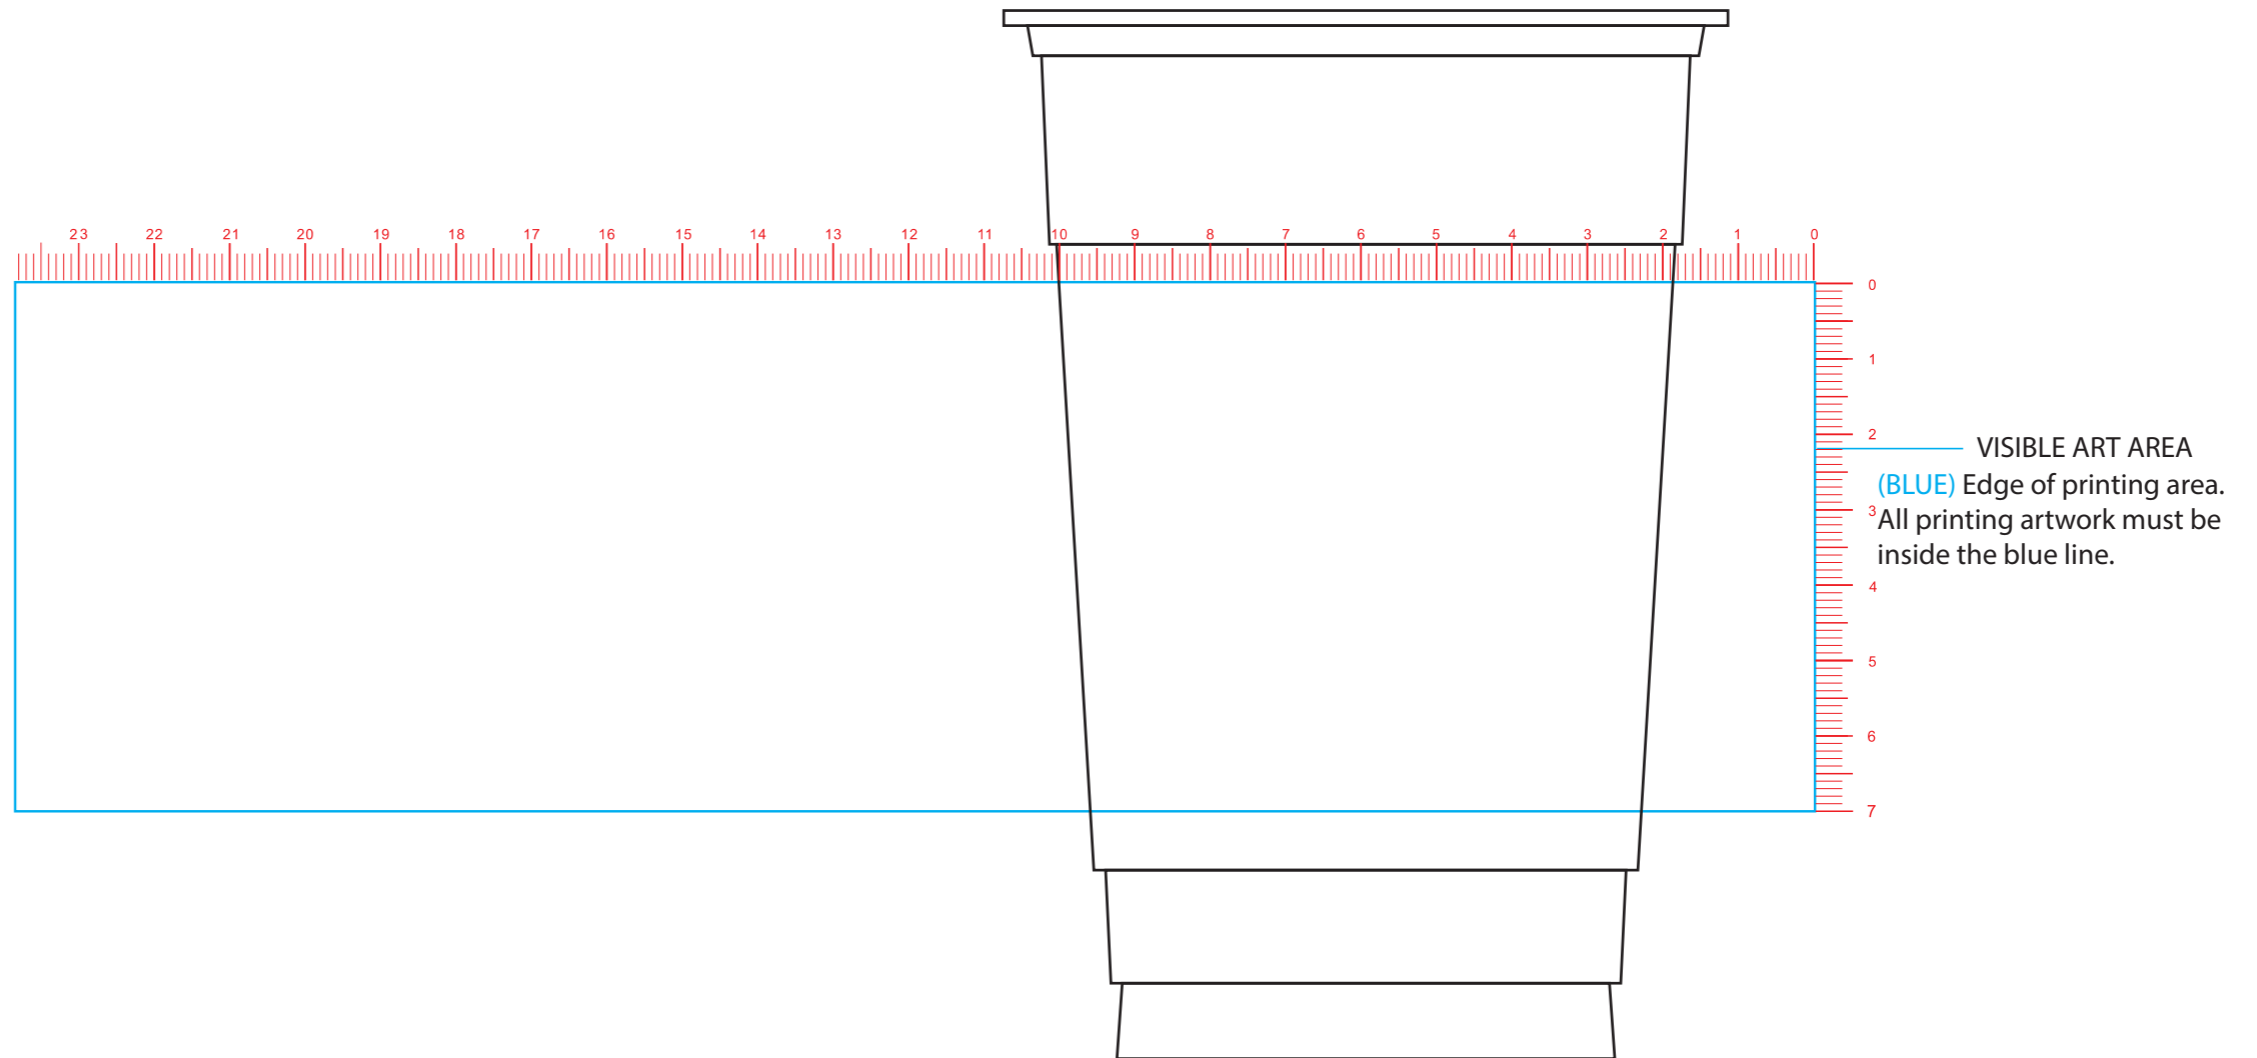

# 20 OZ. PLA CUP | CUSTOM PRINT TEMPLATE

## Artwork Guidelines:

- Vector Artwork Only
- PMS (6 color max)
- Min size: 8 pt
- All fonts outlined
- Submit artwork as .ai, .eps or high res .pdf file

ITEM CODE: CP-CS-20  
Case count: 1000 PCS  
MOQ: 50,000 PCS